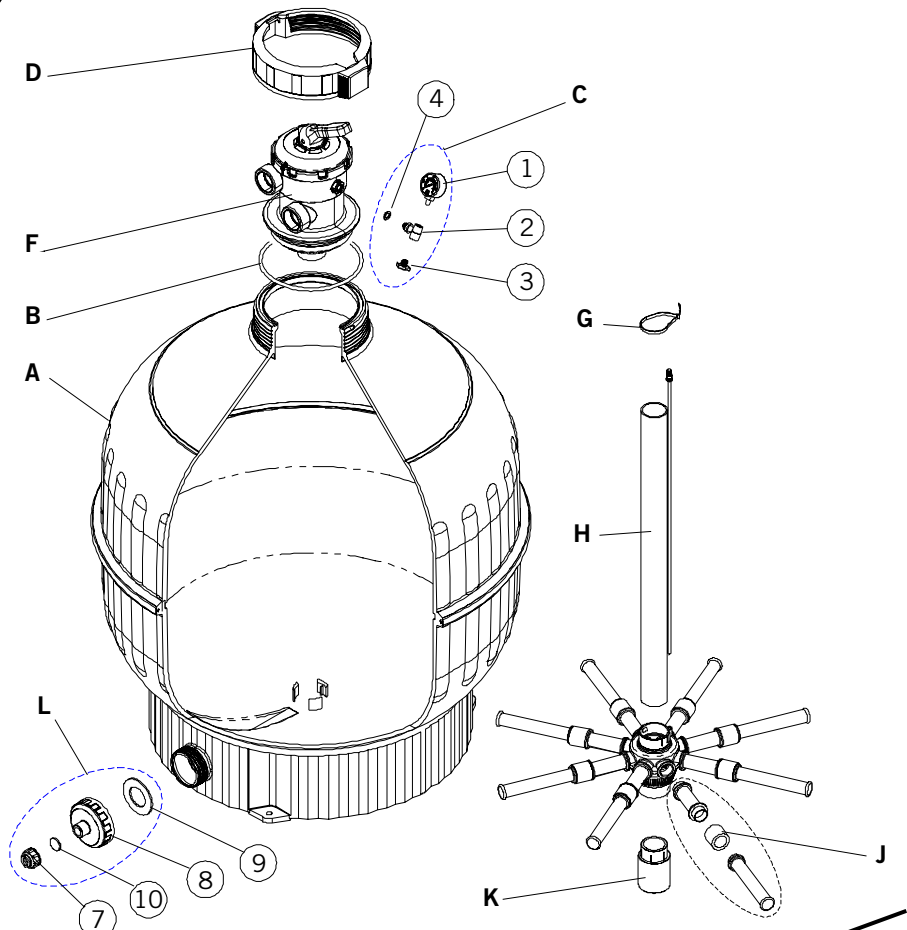

***Náhradní díly
pro pískové filtrace
Cantabric 400, 500, 600***

ENGLISH

ID	CODE	DESCRIPTION	Ø400	Ø500	Ø600	Ø750	Ø900	QUAN
A	22398R0101	Filter body Ø400	X					1
	15782R0101	Filter body Ø500		X				1
	15783R0101	Filter body Ø600			X			1
	15784R0101	Filter body Ø750				X		1
	22402R0101	Filter body Ø900					X	1
B	00555R0200	Transparent lid set	X	X	X	X		1
	22402R0400	Transparent lid set					X	1
C	00570R0205	Pressure gauge kit	X	X	X	X	X	1
	06611R0301	Pressure gauge kit (USA)	X	X	X	X	X	1
D	06671R0204	Threaded lid	X	X	X			1
E	22402R0204	Threaded lid broken				X	X	1
F	15782R0205	Centring ring	X	X	X	X		1
	22402R0203	Centring ring					X	1
G	00544R0208	Flange				X	X	1
H	00497R0411	Collector draing	X	X	X	X	X	1
I	22398R0201	Collector difuser Ø400	X					1
	15782R0201	Collector difuser Ø500		X				1
	15783R0201	Collector difuser Ø600			X			1
	15784R0200	Collector difuser Ø750				X		1
	22402R0200	Collector difuser Ø900					X	1
J	22398R0204	Outlet pipes Ø400	X					1
	15782R0204	Outlet pipes Ø500		X				1
	15783R0204	Outlet pipes Ø600			X			1
K	00628	Collector arm 110 mm	X					8
	00627	Collector arm 150 mm		X				8
	00626	Collector arm 225 mm			X			8
	00627R0100	Joint collector arm 160				X	X	12
L	15783R0202	Collector shim			X		X	1
M	22402R0105	Threaded set					X	1
N	15780R0600	Plug set	X	X	X			1
	15784R0600	Plug set				X	X	1