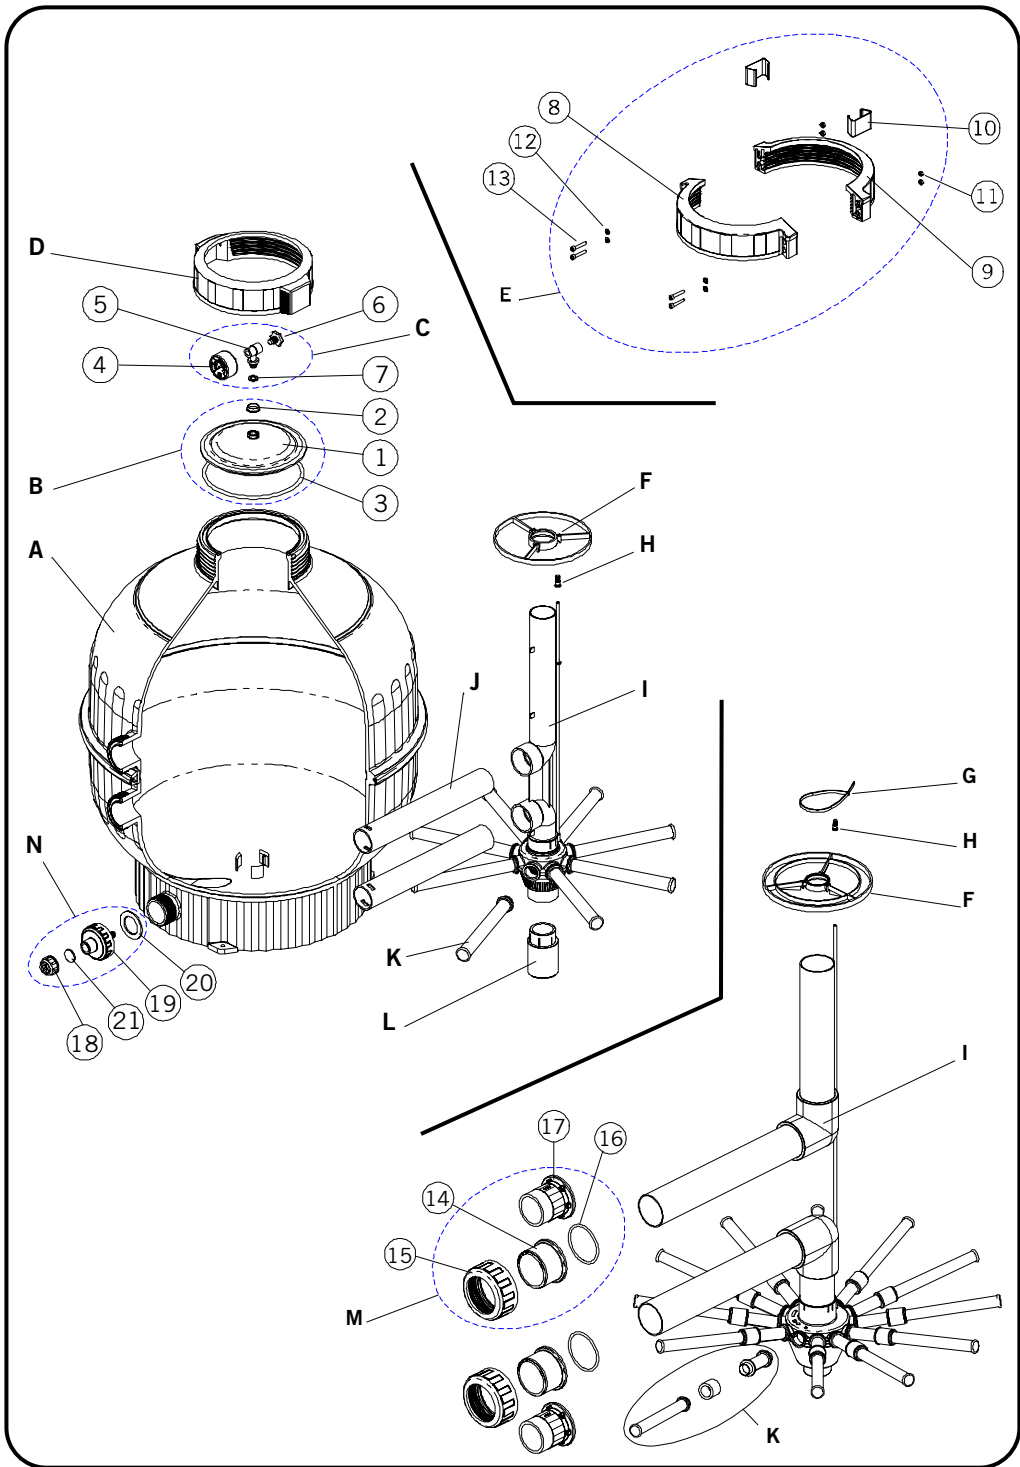

***Náhradní díly
pro pískové filtrace
Cantabric 400, 500, 600***

ENGLISH

ID	CODE	DESCRIPTION	Ø400	Ø500	Ø600	Ø750	Ø900	QUAN
A	22398R0101	Filter body Ø400	X					1
	15782R0101	Filter body Ø500		X				1
	15783R0101	Filter body Ø600			X			1
	15784R0101	Filter body Ø750				X		1
	22402R0101	Filter body Ø900					X	1
B	00555R0200	Transparent lid set	X	X	X	X		1
	22402R0400	Transparent lid set					X	1
C	00570R0205	Pressure gauge kit	X	X	X	X	X	1
	06611R0301	Pressure gauge kit (USA)	X	X	X	X	X	1
D	06671R0204	Threaded lid	X	X	X			1
E	22402R0204	Threaded lid broken				X	X	1
F	15782R0205	Centring ring	X	X	X	X		1
	22402R0203	Centring ring					X	1
G	00544R0208	Flange				X	X	1
H	00497R0411	Collector draing	X	X	X	X	X	1
I	22398R0201	Collector difuser Ø400	X					1
	15782R0201	Collector difuser Ø500		X				1
	15783R0201	Collector difuser Ø600			X			1
	15784R0200	Collector difuser Ø750				X		1
	22402R0200	Collector difuser Ø900					X	1
J	22398R0204	Outlet pipes Ø400	X					1
	15782R0204	Outlet pipes Ø500		X				1
	15783R0204	Outlet pipes Ø600			X			1
K	00628	Collector arm 110 mm	X					8
	00627	Collector arm 150 mm		X				8
	00626	Collector arm 225 mm			X			8
	00627R0100	Joint collector arm 160				X	X	12
L	15783R0202	Collector shim			X		X	1
M	22402R0105	Threaded set					X	1
N	15780R0600	Plug set	X	X	X			1
	15784R0600	Plug set				X	X	1