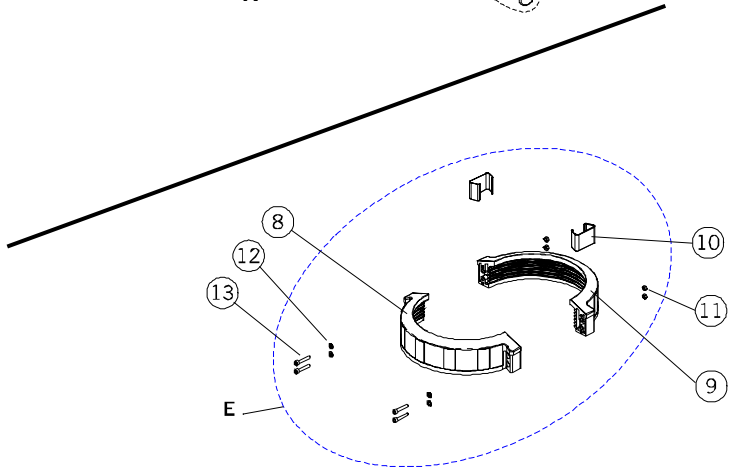

***Náhradní díly
pro pískové filtrace
Cantabric 400, 500, 600***

ENGLISH

ID	CODE	DESCRIPTION	Ø400	Ø500	Ø600	Ø750	Ø900	QUAN
A	22398R0101	Filter body Ø400	X					1
	15782R0101	Filter body Ø500		X				1
	15783R0101	Filter body Ø600			X			1
	15784R0101	Filter body Ø750				X		1
	22402R0101	Filter body Ø900					X	1
B	00555R0200	Transparent lid set	X	X	X	X		1
	22402R0400	Transparent lid set					X	1
C	00570R0205	Pressure gauge kit	X	X	X	X	X	1
	06611R0301	Pressure gauge kit (USA)	X	X	X	X	X	1
D	06671R0204	Threaded lid	X	X	X			1
E	22402R0204	Threaded lid broken				X	X	1
F	15782R0205	Centring ring	X	X	X	X		1
	22402R0203	Centring ring					X	1
G	00544R0208	Flange				X	X	1
H	00497R0411	Collector draing	X	X	X	X	X	1
I	22398R0201	Collector difuser Ø400	X					1
	15782R0201	Collector difuser Ø500		X				1
	15783R0201	Collector difuser Ø600			X			1
	15784R0200	Collector difuser Ø750				X		1
	22402R0200	Collector difuser Ø900					X	1
J	22398R0204	Outlet pipes Ø400	X					1
	15782R0204	Outlet pipes Ø500		X				1
	15783R0204	Outlet pipes Ø600			X			1
K	00628	Collector arm 110 mm	X					8
	00627	Collector arm 150 mm		X				8
	00626	Collector arm 225 mm			X			8
	00627R0100	Joint collector arm 160				X	X	12
L	15783R0202	Collector shim			X		X	1
M	22402R0105	Threaded set					X	1
N	15780R0600	Plug set	X	X	X			1
	15784R0600	Plug set				X	X	1