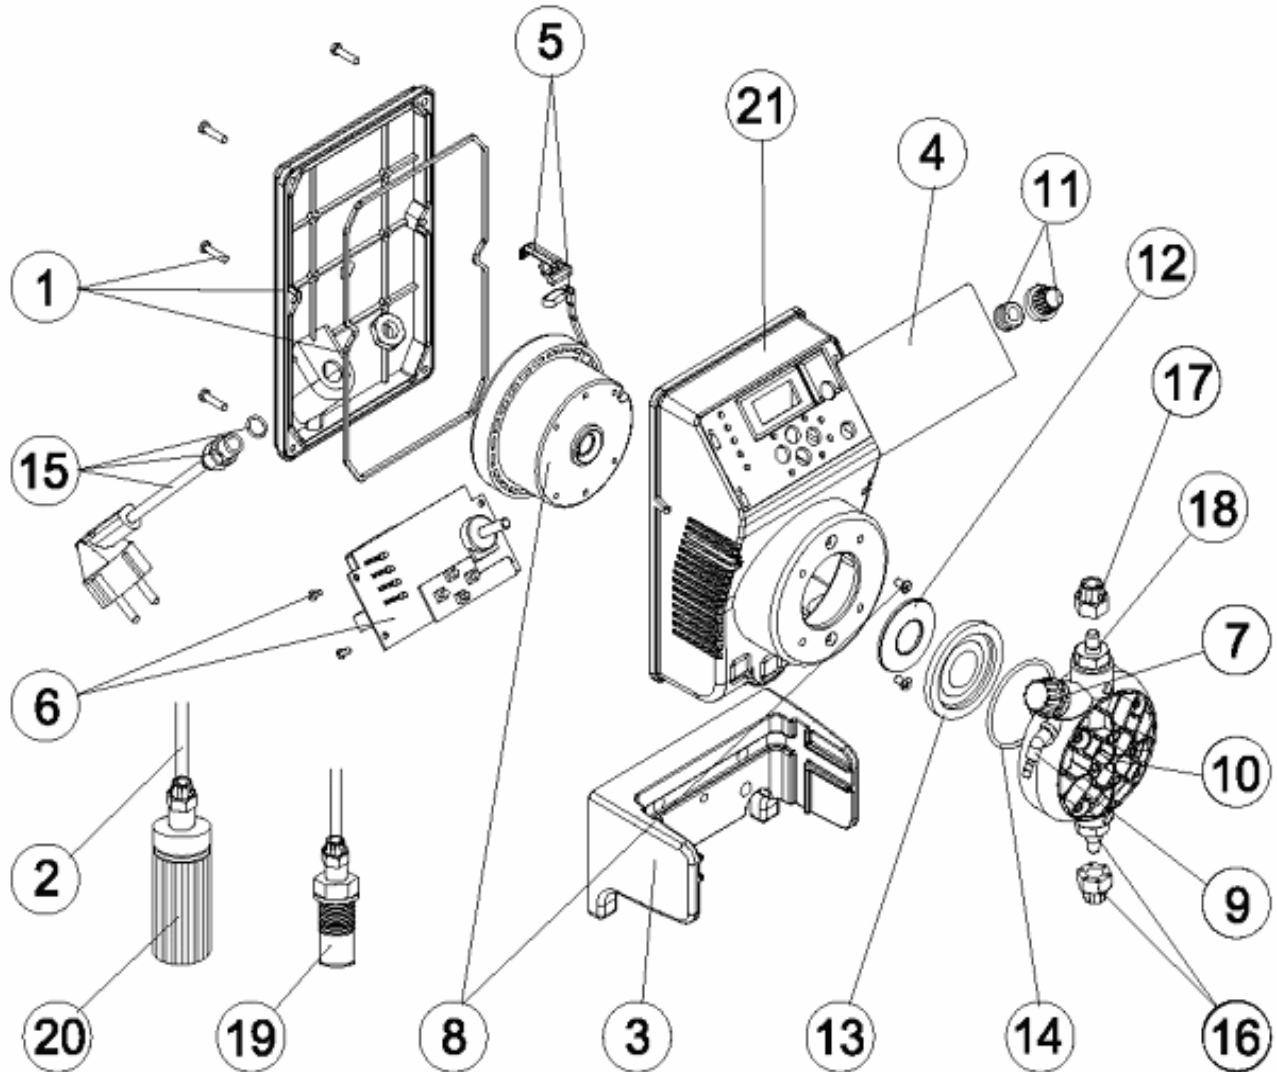

CODE **43474,43475,43476,43477,43478,43479**

DESCRIPTION: **EXACTUS MANUAL ANALOGUE PUMP MA / AD**

ENGLISH

POS	CODE	DESCRIPTION	POS	CODE	DESCRIPTION
1	4408030025	PUMP REAR COVER	9	4408031203	PURGE FITTING
2	4408030122	SUCTION/RETURN TUBE	10	* 4408031205	COMPLETE HEAD ASSEMBLY
3	4408032303	PUMP SUPPORT 2009	10	* 4408030409	COMPLETE HEAD ASSEMBLY 20L. 5KG.
4	4408032304	TOUCH SCREEN PANEL MA/AD 2009	11	4408031806	WASHER AND POTENTIOMETER KNOB
5	4408032305	SUPPORT AND THERMOSTAT 110°	12	* 4408031119	PISTON WASHER 2L 5KG - 2L 10KG - 5L 10KG
6	* 4408032306	ELECTRONIC CIRCUIT MA/AD 2009	12	* 4408030531	PISTON WASHER 5L 7KG
6	* 4408032307	ELECTRONIC CIRCUIT MA/AD .20L 5KG. 2009	12	* 4408031121	PISTON WASHER 10L 5KG
7	4408032308	DRAIN PLUG	12	* 4408031122	PISTON WASHER 20L 5KG
8	* 4408030921	ELECTROMAGNET 2 L. 5KG	13	* 4408030119	DIAPHRAM COMPLETE
8	* 4408031112	ELECTROMAGNET 2L 10KG	13	* 4408030429	DIAPHRAM COMPLETE 20L 5KG
8	* 4408030118	ELECTROMAGNET ASSEMBLY COMPLETEO 5L 7KG	14	* 4408030111	HEAD O RING
8	* 4408031114	ELECTROMAGNET 5L 10KG	14	* 4408030413	HEAD O RING 20L 5KG
8	* 4408030517	ELECTROMAGNET 10L 5KG	15	4408031221	SUPPLY CABLE
8	* 4408032309	ELECTROMAGNET 20L.- 5KG	16	4408030112	HEAD CONNECTOR BODY + DUTRAL

*** -> SEE OBSERVATIONS SHEET**

CODE **43474,43475,43476,43477,43478,43479**

DESCRIPTION: **EXACTUS MANUAL ANALOGUE PUMP MA / AD**

16	4408030113	HEAD CONNECTOR BODY + VITON	18	4408030117	SILICON VALVE + SUPPORT
16	4408030114	HEAD CONNECTOR BODY + SILICON	19	4408030121	INJECTOR VALVE ASSEMBLY
17	4408030126	SUCTION TUBE NUT	20	4408030123	FILTER ASSEMBLY
18	4408030115	DUTRAL VALVE + SUPPORT	21	57174R0001	EXACTUS PUMP BOX
18	4408030116	VITON VALVE + SUPPORT			