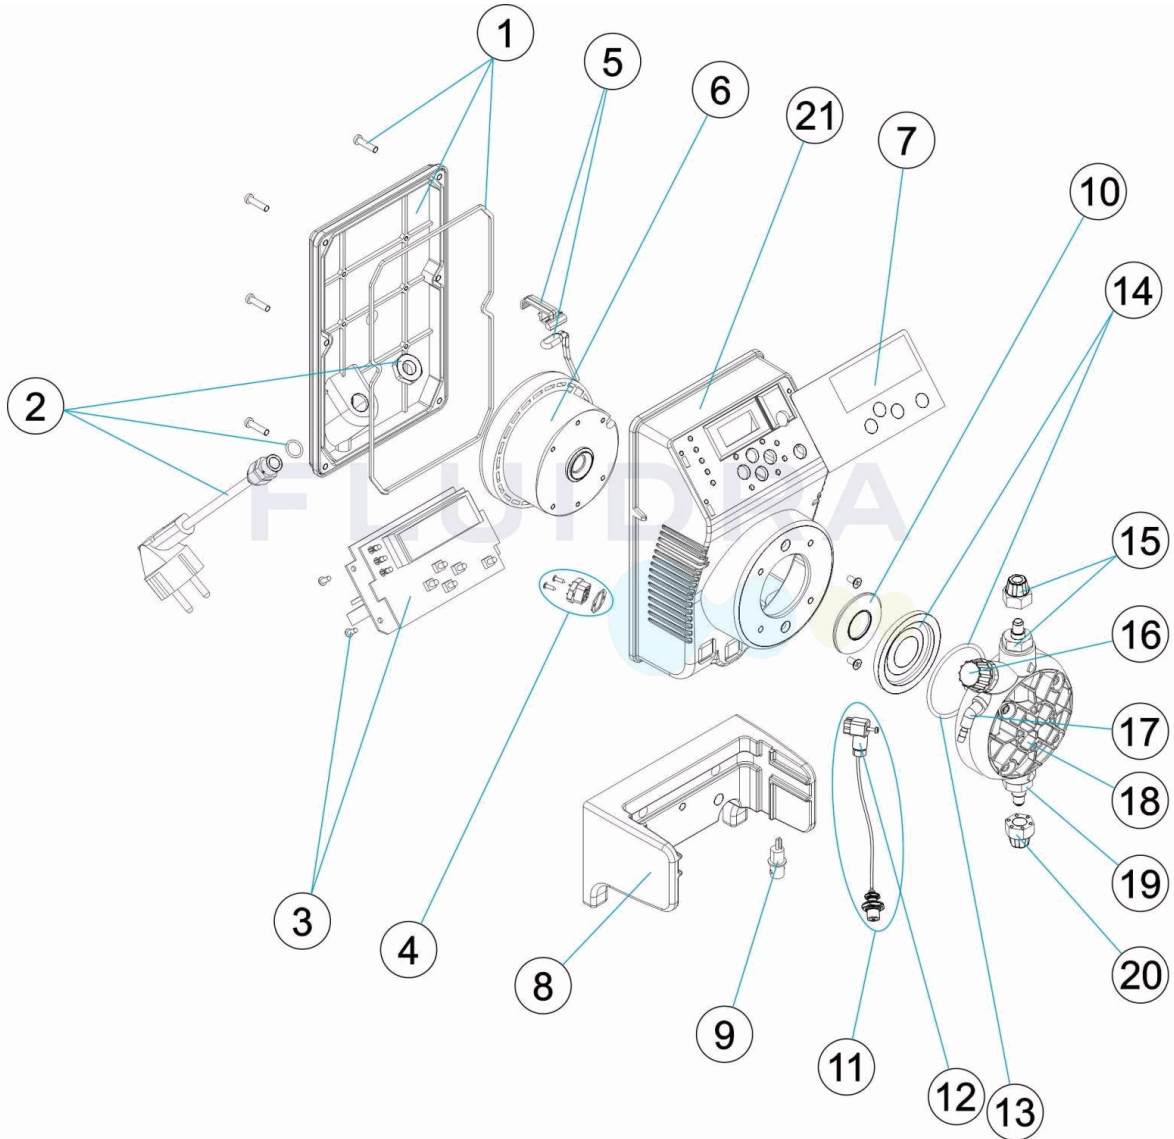

CODE **57168, 57169, 57170, 57892, 57893, 57894**

DESCRIPTION: **EXACTUS PUMP PH-RX/M**

**ENGLISH**

POS	CODE	DESCRIPTION	POS	CODE	DESCRIPTION
1	4408030025	PUMP REAR COVER	11	* 4408030062	LEVEL PROBE MA/MB
2	4408031221	SUPPLY CABLE	12	* 4408031729	FEMALE CONNECTOR BCN
3	4408032602	ELECTRONIC CIRCUIT PH/RX 2009	13	4408030111	HEAD O RING
4	* 4408031217	CONNECTOR	14	4408030119	DIAPHRAM COMPLETE
5	4408032305	SUPPORT AND THERMOSTAT 110°	15	4408030112	HEAD CONNECTOR BODY + DUTRAL
6	* 4408030118	ELECTROMAGNET ASSEMBLY COMPLETEO 5L 7KG	15	4408030113	HEAD CONNECTOR BODY + VITON
6	* 4408031114	ELECTROMAGNET 5L 10KG	15	4408030114	HEAD CONNECTOR BODY + SILICON
6	* 4408030517	ELECTROMAGNET 10L 5KG	16	4408032308	DRAIN PLUG
7	4408030028	TOUCH SCREEN PANEL PH-RX/M	17	4408031203	PURGE FITTING
8	4408032303	PUMP SUPPORT 2009	18	4408031205	COMPLETE HEAD ASSEMBLY
9	4408032603	FEMALE CONNECTOR BCN EXACTUS 2009	19	4408030115	DUTRAL VALVE + SUPPORT
10	* 4408030531	PISTON WASHER 5L 7KG	19	4408030116	VITON VALVE + SUPPORT
10	* 4408031119	PISTON WASHER 2L 5KG - 2L 10KG - 5L 10KG	19	4408030117	SILICON VALVE + SUPPORT

**\* -> SEE OBSERVATIONS SHEET**

CODE **57168, 57169, 57170, 57892, 57893, 57894**

DESCRIPTION: **EXACTUS PUMP PH-RX/M**

10	* 4408031121	PISTON WASHER 10L 5KG	20	4408030126	SUCTION TUBE NUT
21	57174R0001	EXACTUS PUMP BOX			

CODE **57168, 57169, 57170, 57892, 57893, 57894**

DESCRIPTION: **EXACTUS PUMP PH-RX/M**

**OBSERVATIONS**

POS	CODE	OBSERVATIONS
4	4408031217	FOR: 57892, 57893, 57894
6	4408030118	FOR: 57168, 57892
6	4408031114	FOR: 57169, 57893
6	4408030517	FOR: 57170, 57894
10	4408030531	FOR: 57168, 57892
10	4408031119	FOR: 57169, 57893
10	4408031121	FOR: 57170, 57894
11	4408030062	FOR: 57892, 57893, 57894
12	4408031729	FOR: 57892, 57893, 57894