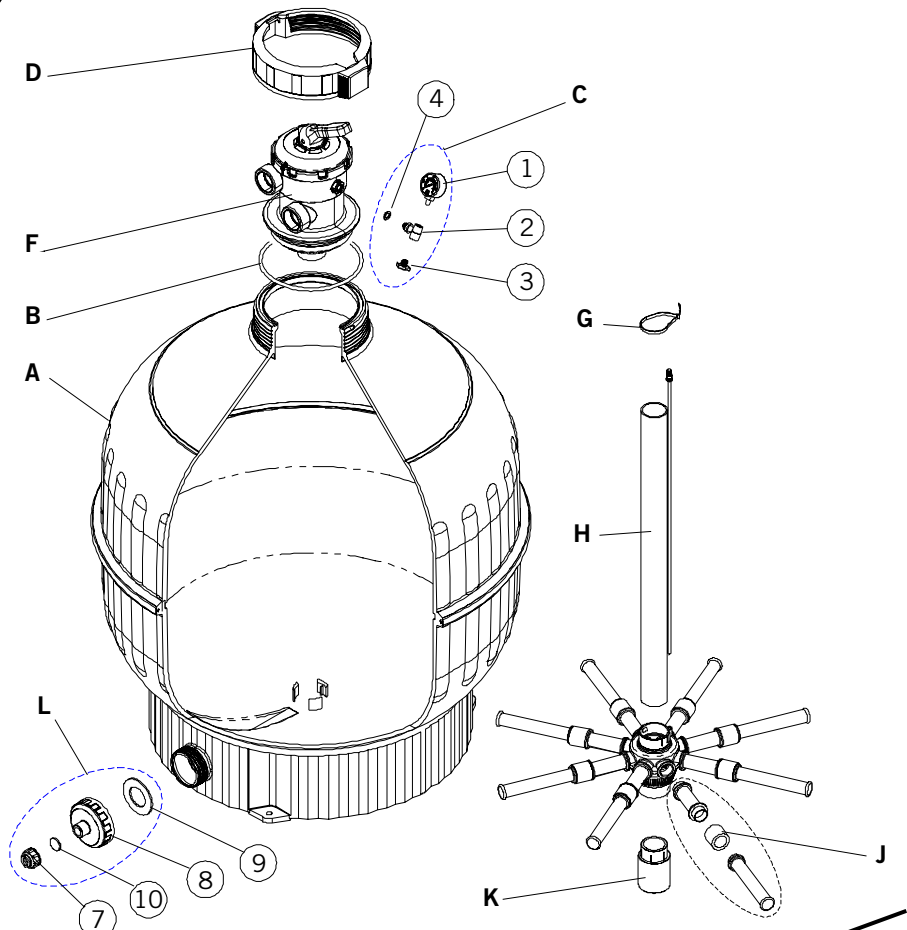

***Náhradní díly
pro pískové filtrace
Cantabric 400, 500, 600***

Bazenonline.cz
specializovaný obchod

ENGLISH

ID	CODE	DESCRIPTION	Ø400	Ø500	Ø600	Ø750	Ø900	QUAN
A	22398R0101	Filter body Ø400	X					1
	15782R0101	Filter body Ø500		X				1
	15783R0101	Filter body Ø600			X			1
	15784R0101	Filter body Ø750				X		1
	22402R0101	Filter body Ø900					X	1
B	00555R0200	Transparent lid set	X	X	X	X		1
	22402R0400	Transparent lid set					X	1
C	00570R0205	Pressure gauge kit	X	X	X	X	X	1
	06611R0301	Pressure gauge kit (USA)	X	X	X	X	X	1
D	06671R0204	Threaded lid	X	X	X			1
E	22402R0204	Threaded lid broken				X	X	1
F	15782R0205	Centring ring	X	X	X	X		1
	22402R0203	Centring ring					X	1
G	00544R0208	Flange				X	X	1
H	00497R0411	Collector draing	X	X	X	X	X	1
I	22398R0201	Collector difuser Ø400	X					1
	15782R0201	Collector difuser Ø500		X				1
	15783R0201	Collector difuser Ø600			X			1
	15784R0200	Collector difuser Ø750				X		1
	22402R0200	Collector difuser Ø900					X	1
J	22398R0204	Outlet pipes Ø400	X					1
	15782R0204	Outlet pipes Ø500		X				1
	15783R0204	Outlet pipes Ø600			X			1
K	00628	Collector arm 110 mm	X					8
	00627	Collector arm 150 mm		X				8
	00626	Collector arm 225 mm			X			8
	00627R0100	Joint collector arm 160				X	X	12
L	15783R0202	Collector shim			X		X	1
M	22402R0105	Threaded set					X	1
N	15780R0600	Plug set	X	X	X			1
	15784R0600	Plug set				X	X	1