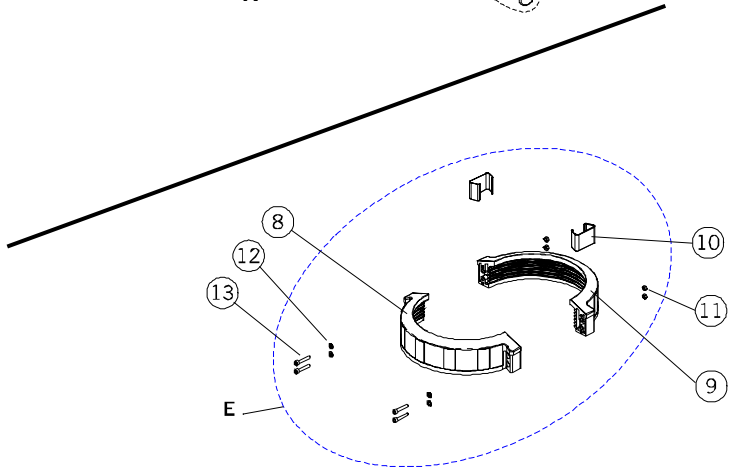

ENGLISH

ID	CODE	DESCRIPTION	Ø400	Ø500	Ø600	Ø750	Ø750 2"	QUAN
A	22399R0101	Filter body Ø400	X					1
	15780R0101	Filter body Ø500		X				1
	15781R0101	Filter body Ø600			X			1
	19822R0101	Filter body Ø750				X	X	1
B	7211820060	O-ring	X	X	X	X	X	1
C	00570R0205	Pressure gauge kit	X	X	X	X	X	1
	06611R0301	Pressure gauge kit (USA)	X	X	X	X	X	1
D	06611R0204	Threaded lid	X	X	X			1
E	15784R0500	Threaded lid broken				X	X	1
F	20565	Selector valve	X	X	X	X		1
	22358	Selector valve (USA)	X	X	X	X		1
	22490	Selector valve Ø750 2"					X	1
G	00471R0413	Flange	X	X	X	X		1
	00544R0208	Flange Ø750 2"					X	1
H	22399R0201	Filter collector Ø400	X					1
	15780R0201	Filter collector Ø500		X				1
	15781R0201	Filter collector Ø600			X			1
	19822R0201	Filter collector Ø750 1"1/2				X		1
J	23899-0201	Filter collector Ø750 2"					X	1
	00628	Collector arm 110 mm	X					8
	00627	Collector arm 150 mm		X				8
	00626	Collector arm 225 mm			X			8
K	00627R0100	Joint collector arm 160				X	X	12
	15783R0202	Collector shim			X			1
L	15780R0600	Plug set	X	X	X			1
	15784R0600	Plug set				X	X	1