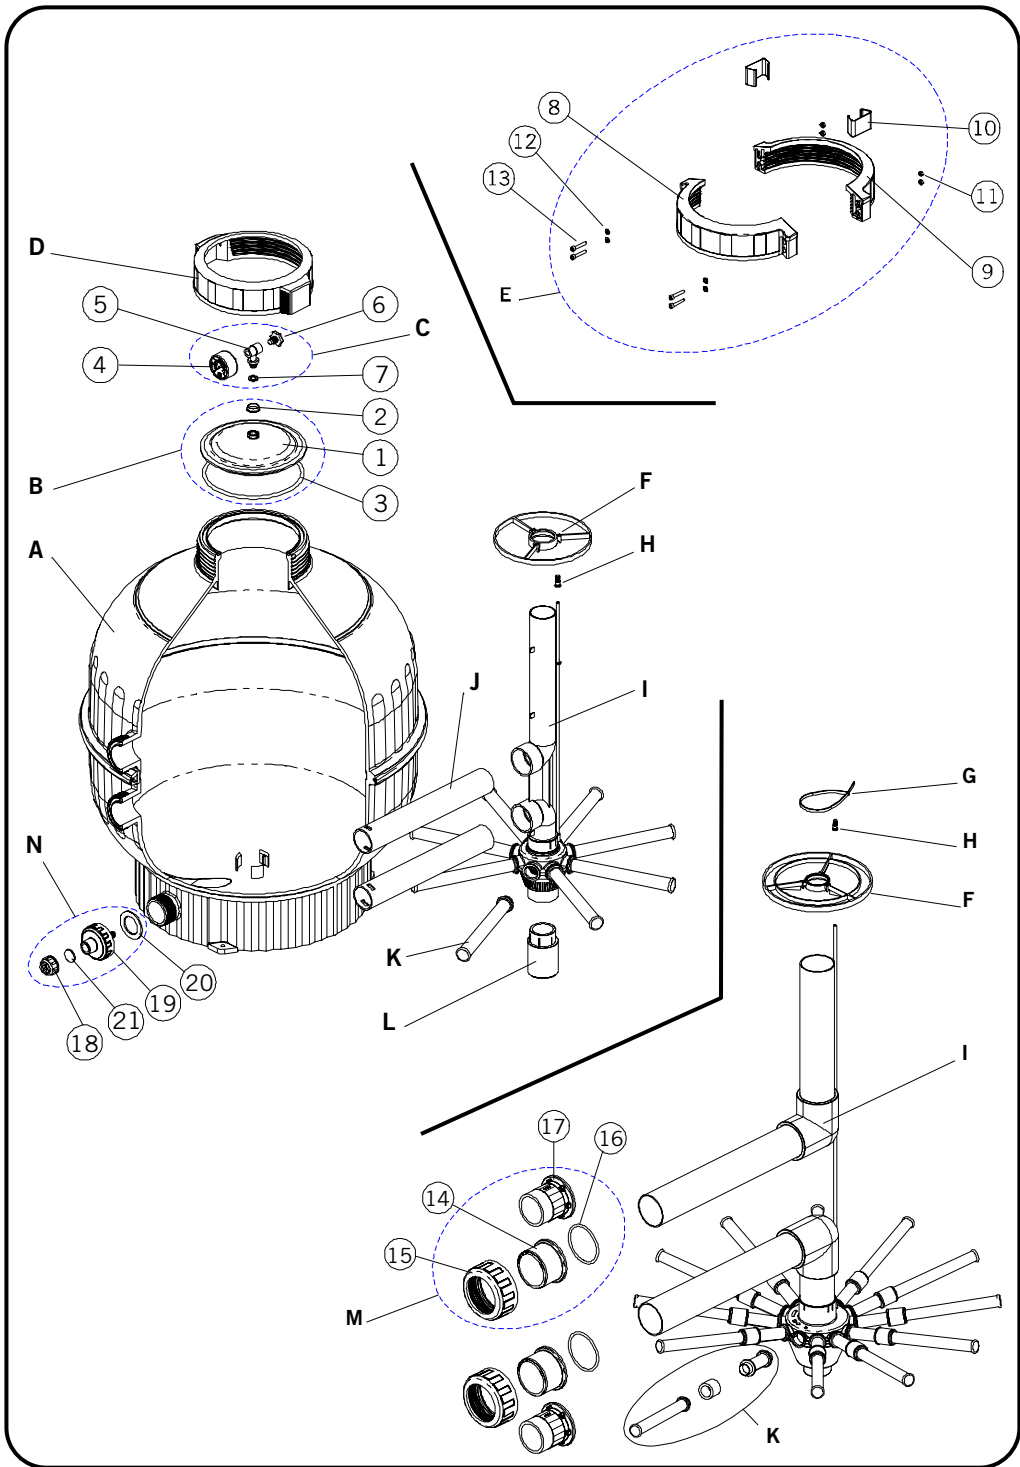

***Náhradní díly
pro pískové filtrace
Cantabric 400, 500, 600***

Bazenonline.cz
specializovaný obchod

ENGLISH

ID	CODE	DESCRIPTION	Ø400	Ø500	Ø600	Ø750	Ø900	QUAN
A	22398R0101	Filter body Ø400	X					1
	15782R0101	Filter body Ø500		X				1
	15783R0101	Filter body Ø600			X			1
	15784R0101	Filter body Ø750				X		1
	22402R0101	Filter body Ø900					X	1
B	00555R0200	Transparent lid set	X	X	X	X		1
	22402R0400	Transparent lid set					X	1
C	00570R0205	Pressure gauge kit	X	X	X	X	X	1
	06611R0301	Pressure gauge kit (USA)	X	X	X	X	X	1
D	06671R0204	Threaded lid	X	X	X			1
E	22402R0204	Threaded lid broken				X	X	1
F	15782R0205	Centring ring	X	X	X	X		1
	22402R0203	Centring ring					X	1
G	00544R0208	Flange				X	X	1
H	00497R0411	Collector draing	X	X	X	X	X	1
I	22398R0201	Collector difuser Ø400	X					1
	15782R0201	Collector difuser Ø500		X				1
	15783R0201	Collector difuser Ø600			X			1
	15784R0200	Collector difuser Ø750				X		1
	22402R0200	Collector difuser Ø900					X	1
J	22398R0204	Outlet pipes Ø400	X					1
	15782R0204	Outlet pipes Ø500		X				1
	15783R0204	Outlet pipes Ø600			X			1
K	00628	Collector arm 110 mm	X					8
	00627	Collector arm 150 mm		X				8
	00626	Collector arm 225 mm			X			8
	00627R0100	Joint collector arm 160				X	X	12
L	15783R0202	Collector shim			X		X	1
M	22402R0105	Threaded set					X	1
N	15780R0600	Plug set	X	X	X			1
	15784R0600	Plug set				X	X	1